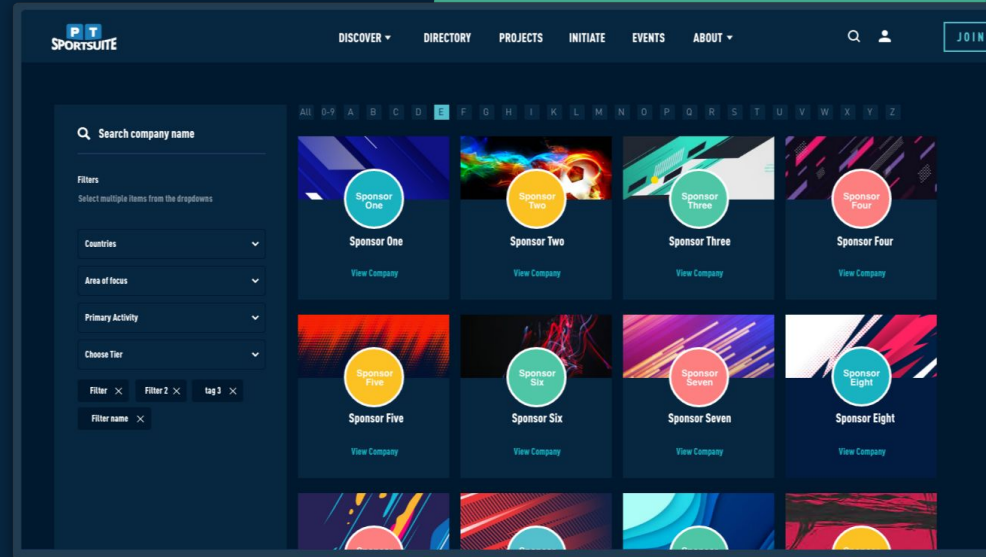

- Web profile for registered members/season-ticket holders
- Bookmark favourite content
- Rewards redemption
- Season ticket information
- Manage Fan Challenge submissions

WP THEME MODULES

SPONSOR PROFILES

Digital sponsor value - Provide more coverage for sponsors on your web property

- Dedicated sponsor/partner directory
- Detailed sponsor/exhibitor profile page
- Products & services
- Library of articles referenced
- Member profiles - senior executives