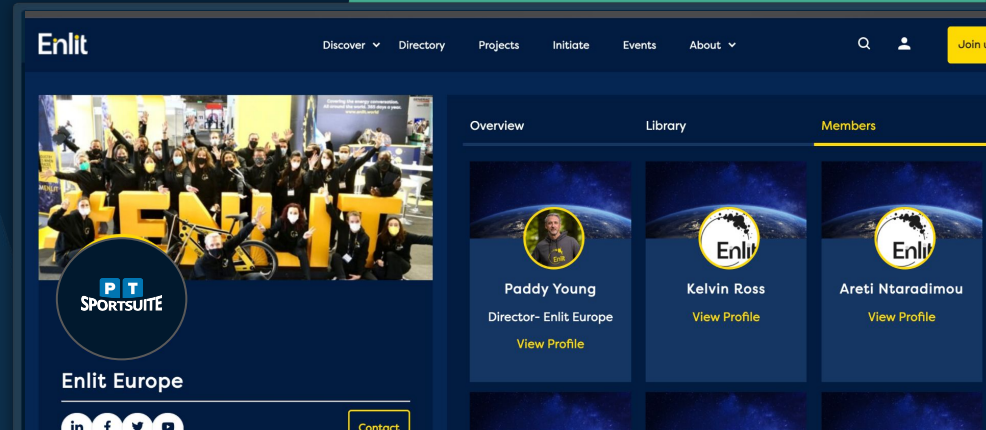

WP THEME MODULES

SPONSOR PROFILES

Digital sponsor value - Provide more coverage for sponsors on your web property

- Dedicated sponsor/partner directory
- Detailed sponsor/exhibitor profile page
- Products & services
- Library of articles referenced
- Member profiles - senior executives