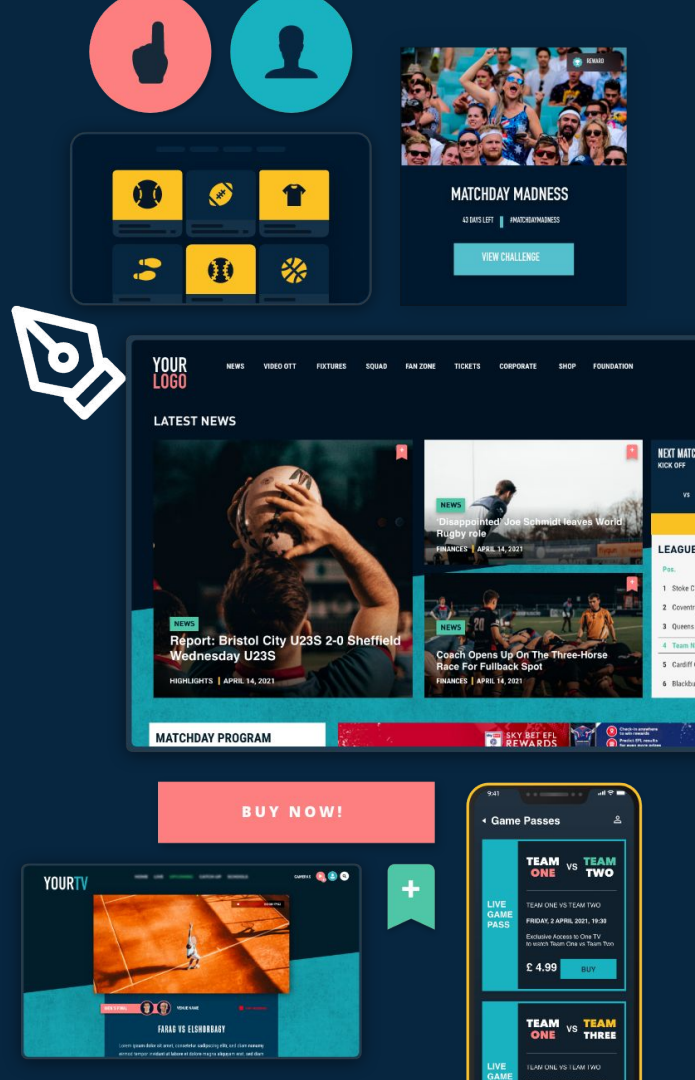

PT SPORTSUITE WEBSUITE

Introducing PT's WordPress Sports Theme,
including numerous modules and plugins to
help you cost-effectively scale engagement

WORDPRESS

Professional sports organisations are not JUST sports organisations anymore - they're also publishers for a content-hungry community of fans.