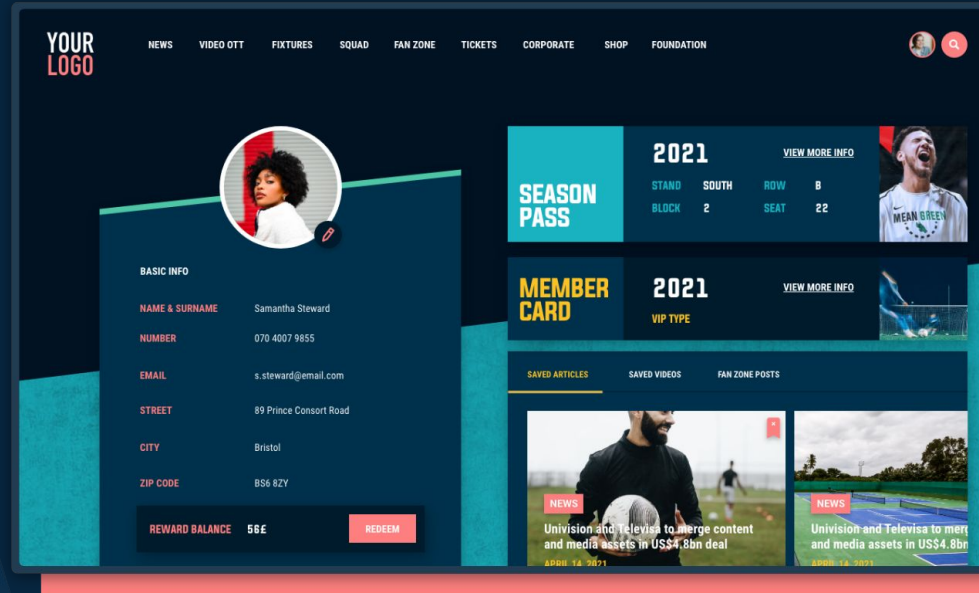

| WP THEME MODULES

FAN PROFILES

Dedicated fan dashboard - provide a home base for your registered fans

- Web profile for registered members/season-ticket holders
- Bookmark favourite content
- Rewards redemption
- Season ticket information
- Manage Fan Challenge submissions