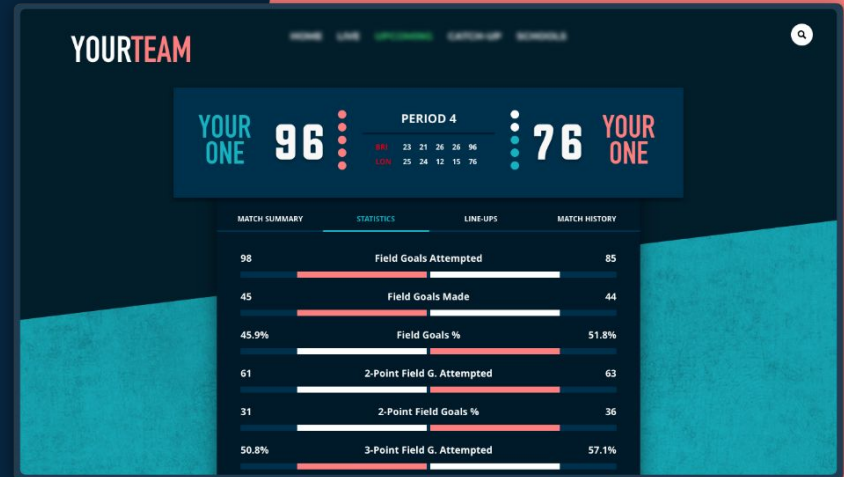

WP THEME MODULES

STATISTICS

3rd party stats integration - Tell sporting stories through the numbers with market-leading integrated data services

- PT Stats and analytics engine API
 - Latest fixtures, results, standings
 - Real-time match statistics
 - Player profiles
- Custom brand designs for your available stats widgets