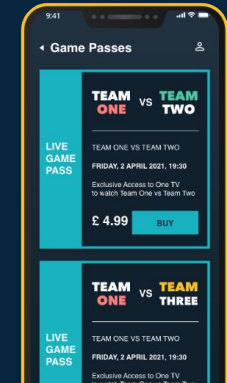

| WP THEME MODULES

VIDEO OTT

Live and on-demand streaming - Become a leader in sports video experiences

- Integrate 3rd party or PT's Video OTT web modules/plugins
- Live, scheduled programming capability
- Simple playlist management
- Integrate video products into 3rd party payment gateways/subscription services
- Dynamic video advertising activation
- Voucher code capability for season-ticket holders