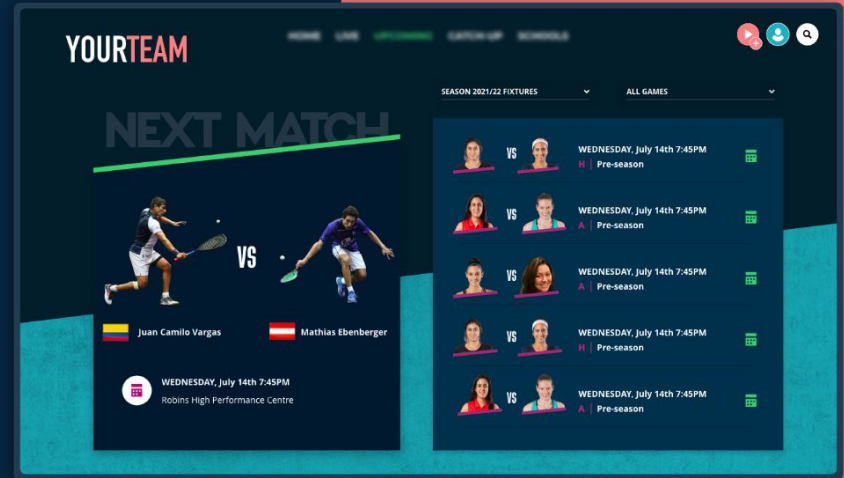

WP THEME MODULES

STATISTICS

3rd party stats integration - Tell sporting stories through the numbers with market-leading integrated data services

- PT Stats and analytics engine API
 - Latest fixtures, results, standings
 - Real-time match statistics
 - Player profiles
- Custom brand designs for your available stats widgets