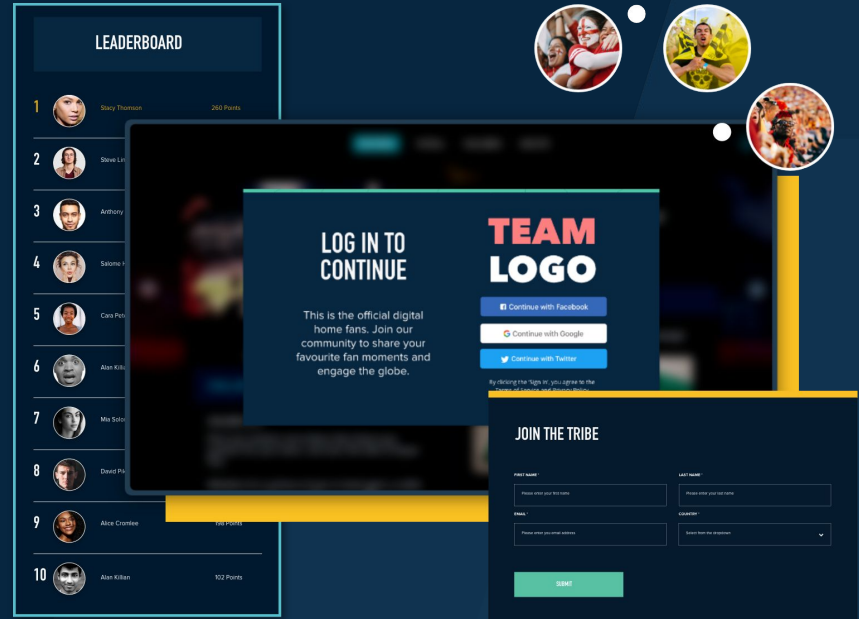

The screenshot shows a sports website dashboard with a dark theme. At the top, there's a navigation bar with 'YOUR LOGO' and various menu items: NEWS, VIDEO OTT, FIXTURES, SQUAD, FAN ZONE, TICKETS, CORPORATE, SHOP, FOUNDATION, and a LOGIN button. Below the navigation, there's a 'LATEST NEWS' section with three news items, each featuring a thumbnail image and a title. The first item is 'Report: Bristol City U23S 2-0 Sheffield Wednesday U23S'. To the right, there's a 'NEXT MATCH' section showing a match between Stoke City and Coventry City, with a kick-off time of 05:03:00:07. Below that is a 'LEAGUE TABLE' section with a table showing the top 6 teams.

Pos.	P	Pts
1	Stoke City	4 10
2	Coventry City	4 10
3	Queens Park Rangers	4 10
4	Team Name	4 10
5	Cardiff City	4 10
6	Blackburn	4 10

The screenshot shows a sports website dashboard with a dark theme. At the top, there's a navigation bar with 'YOUR LOGO' and various menu items: NEWS, VIDEO OTT, FIXTURES, SQUAD, FAN ZONE, TICKETS, CORPORATE, SHOP, FOUNDATION, and a LOGIN button. Below the navigation, there's a 'NEXT' section with a large heading 'INTERNATIONAL WATCH: JUNE 2021' and a sub-heading 'The team has four athletes in action for their countries during the June international window.' Below this, there's a large image of a group of female athletes running on a track. To the right, there's a 'NEXT' section with a list of related content items, including 'Watch the team coach's first interview', 'Fixture release day live Q & A on the video site', and 'Job Vacancy: Women's team Operations Manager'.

FAN PROFILE

Know your fans - Build up a profile of your digital audience

- Simple onboarding of users via Social Auth services
- User account and profile
- Single-sign-on with CRM APIs
- Onboarding profile configuration
- Personalisation of content,
- Loyalty scorecard, gamification
- GDPR