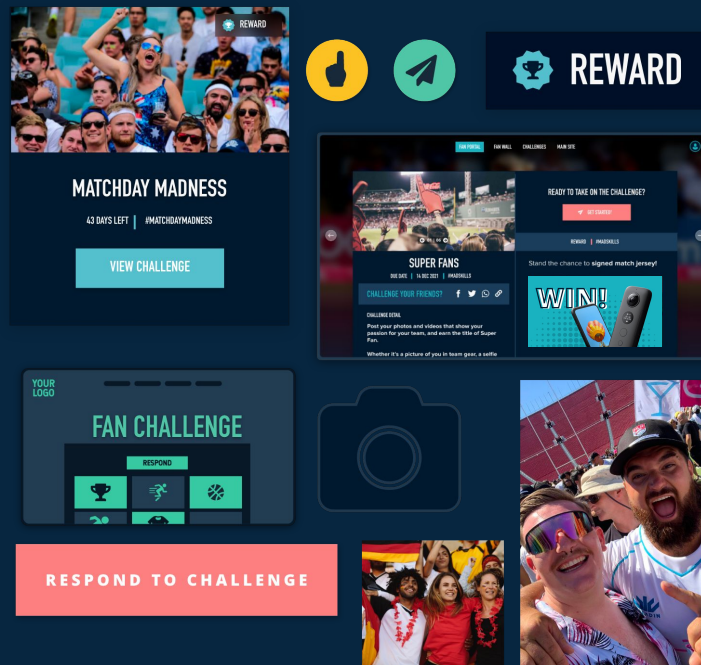

FAN CHALLENGE PORTAL

Activate fan engagement and transform your fan community into content contributors with PT SportSuite's Fan Portal - allowing you to consistently collect unique, authentic fan-generated media.

- Create Fan Media Challenges with instructions, supporting media and incentivisation
- Branded content competitions to incentivise and reward engagement
- Create unique marketing/social campaigns with community-generated content
- Categorise incoming media for easy searchability